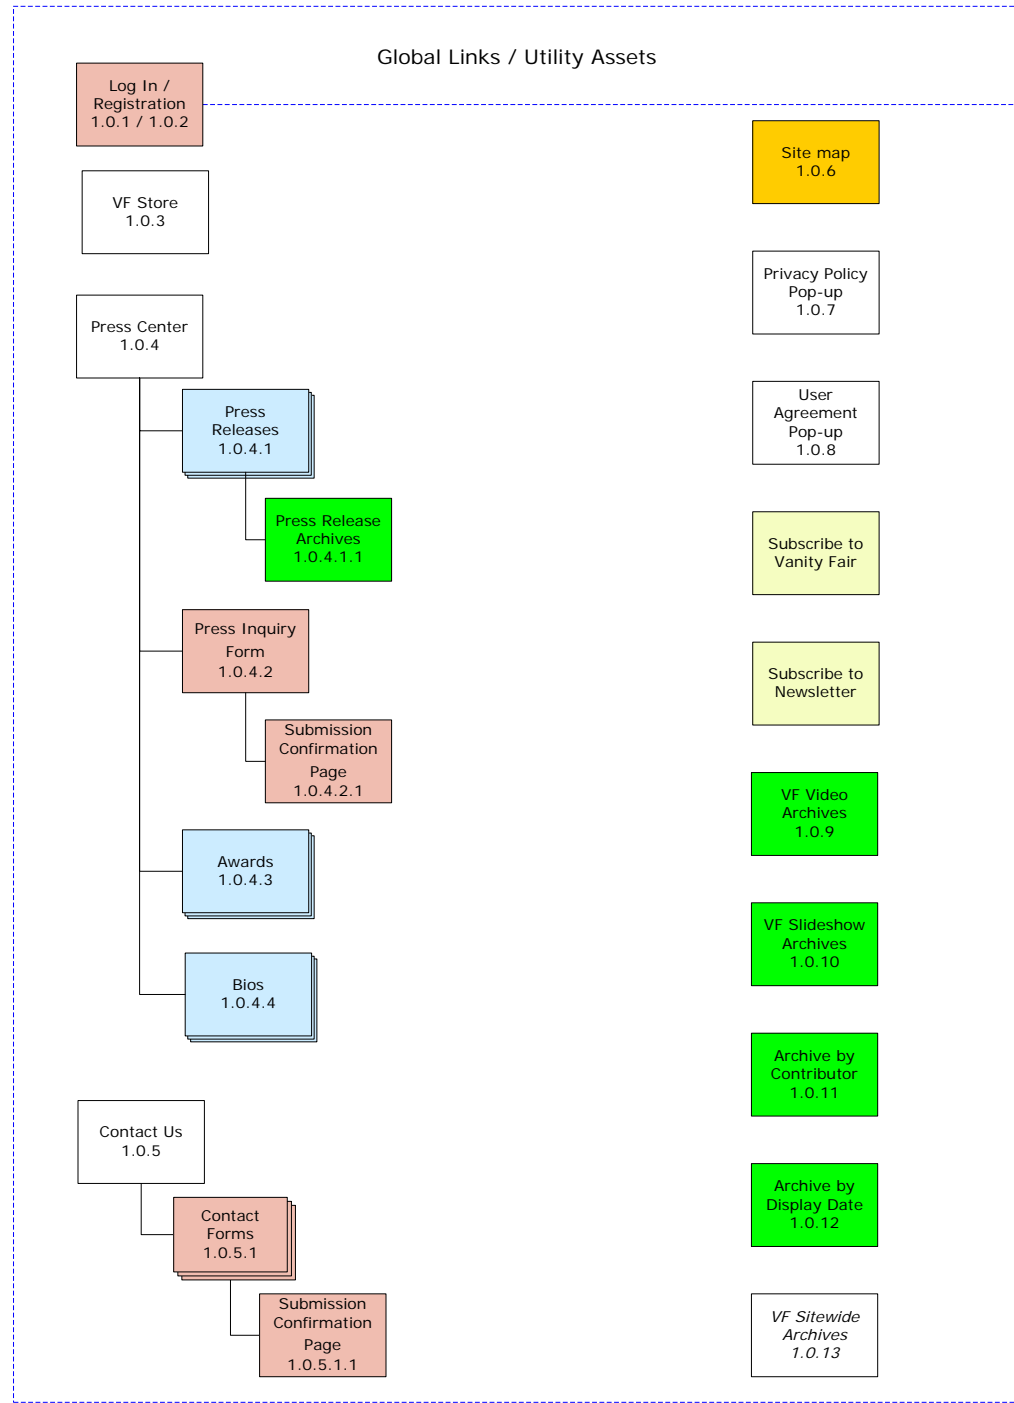

(proposed structure of vanityfair.com)

(proposed structure of vanityfair.com – utility pages)

VF Sitewide Archive (1.0.13) is a list of all archive pages on the site. This is an item list and is not automated: it must be maintained and created manually