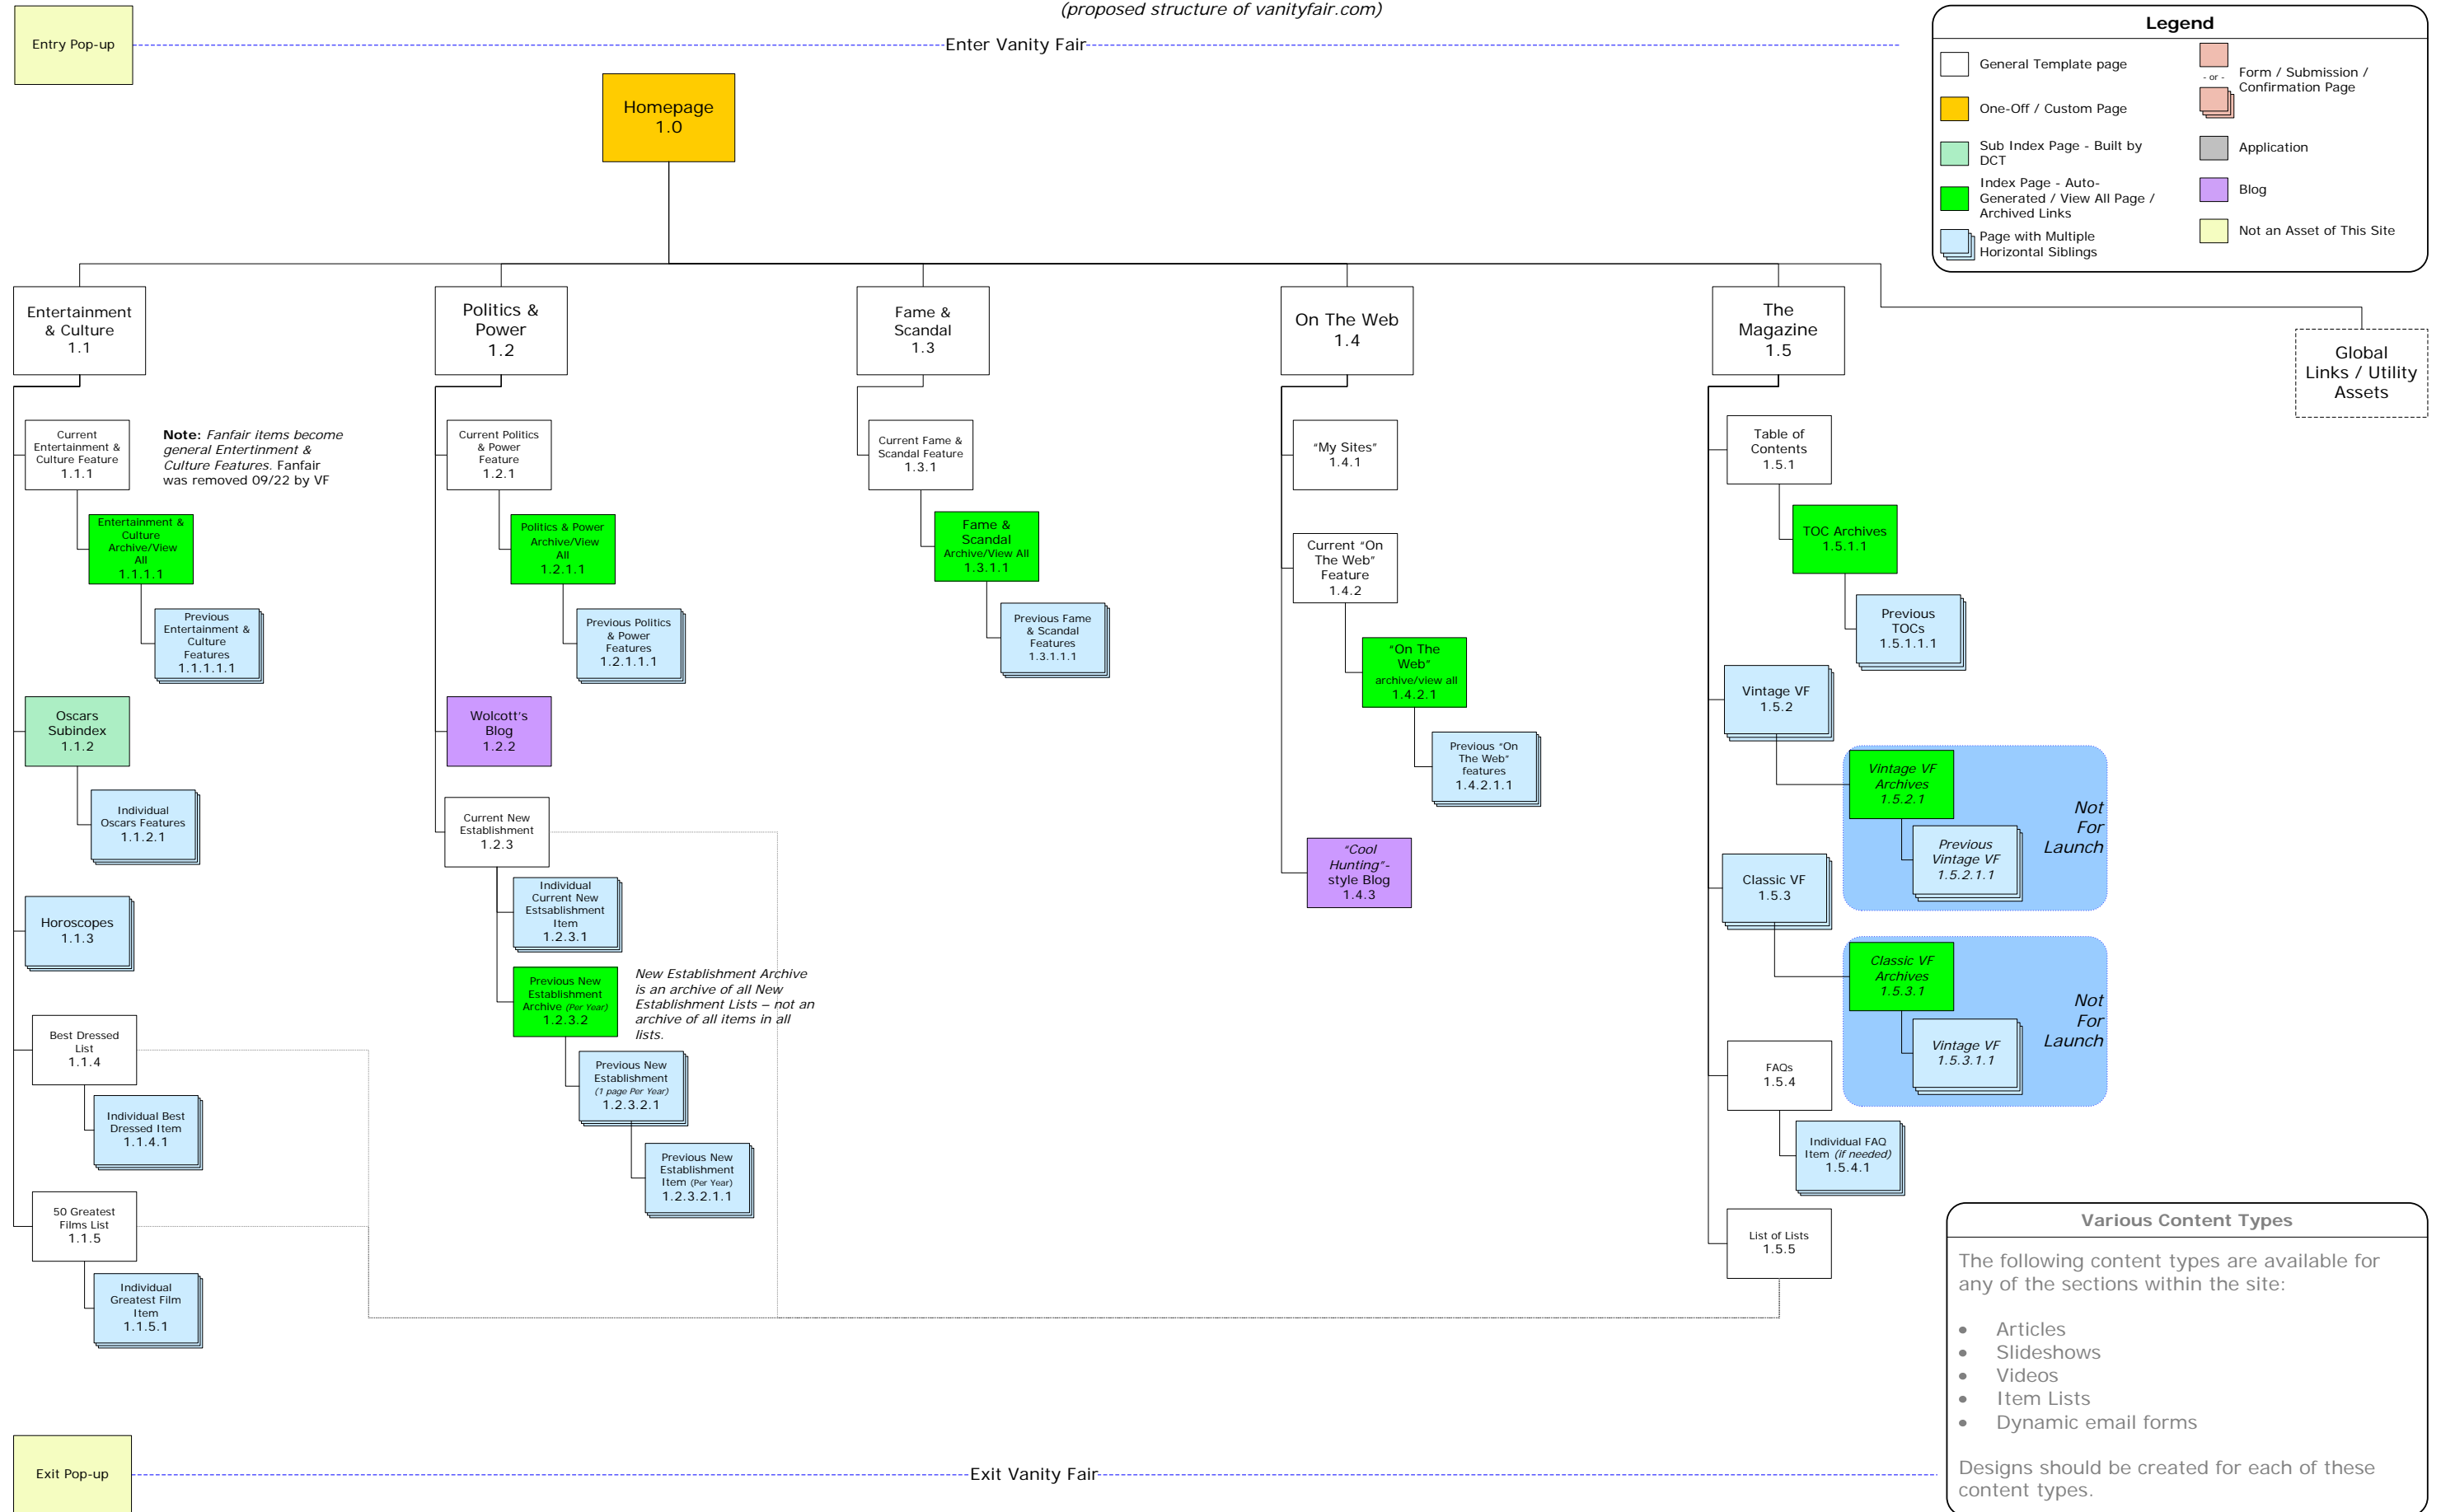

(proposed structure of vanityfair.com)

(proposed structure of vanityfair.com – utility pages)

VF Sitewide Archive (1.0.13) is a list of all archive pages on the site. This is an item list and is not automated: it must be maintained and created manually