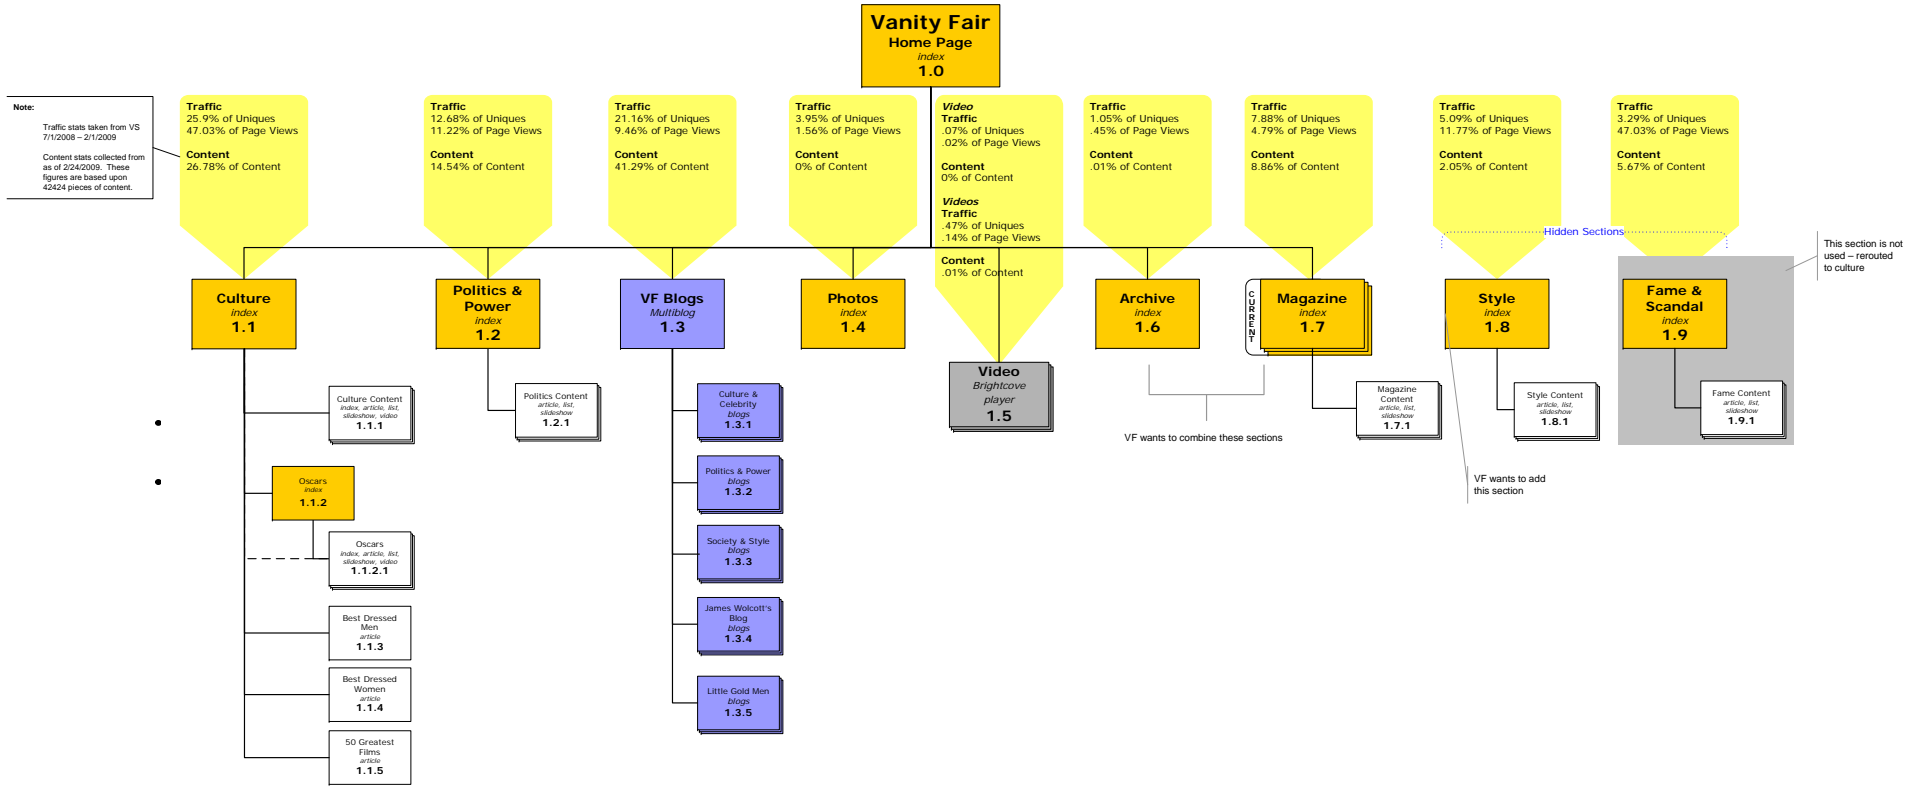

Vanity Fair Site Map: Pre-Upgrade

Legend

| | |
|---|--|
| Manual Index Page | Blog |
| Sub Index Page - Built by DCT | Form / Submission / Confirmation Page |
| General Template Page article, item list, slide show, video | Application/one off |
| General Template Page with Multiple Horizontal Siblings | Not an Asset of This Site |
| Standard Archive / Search Results Page | |
| Dynamic Index -Archive / Search Results Page With Feature Elements | |